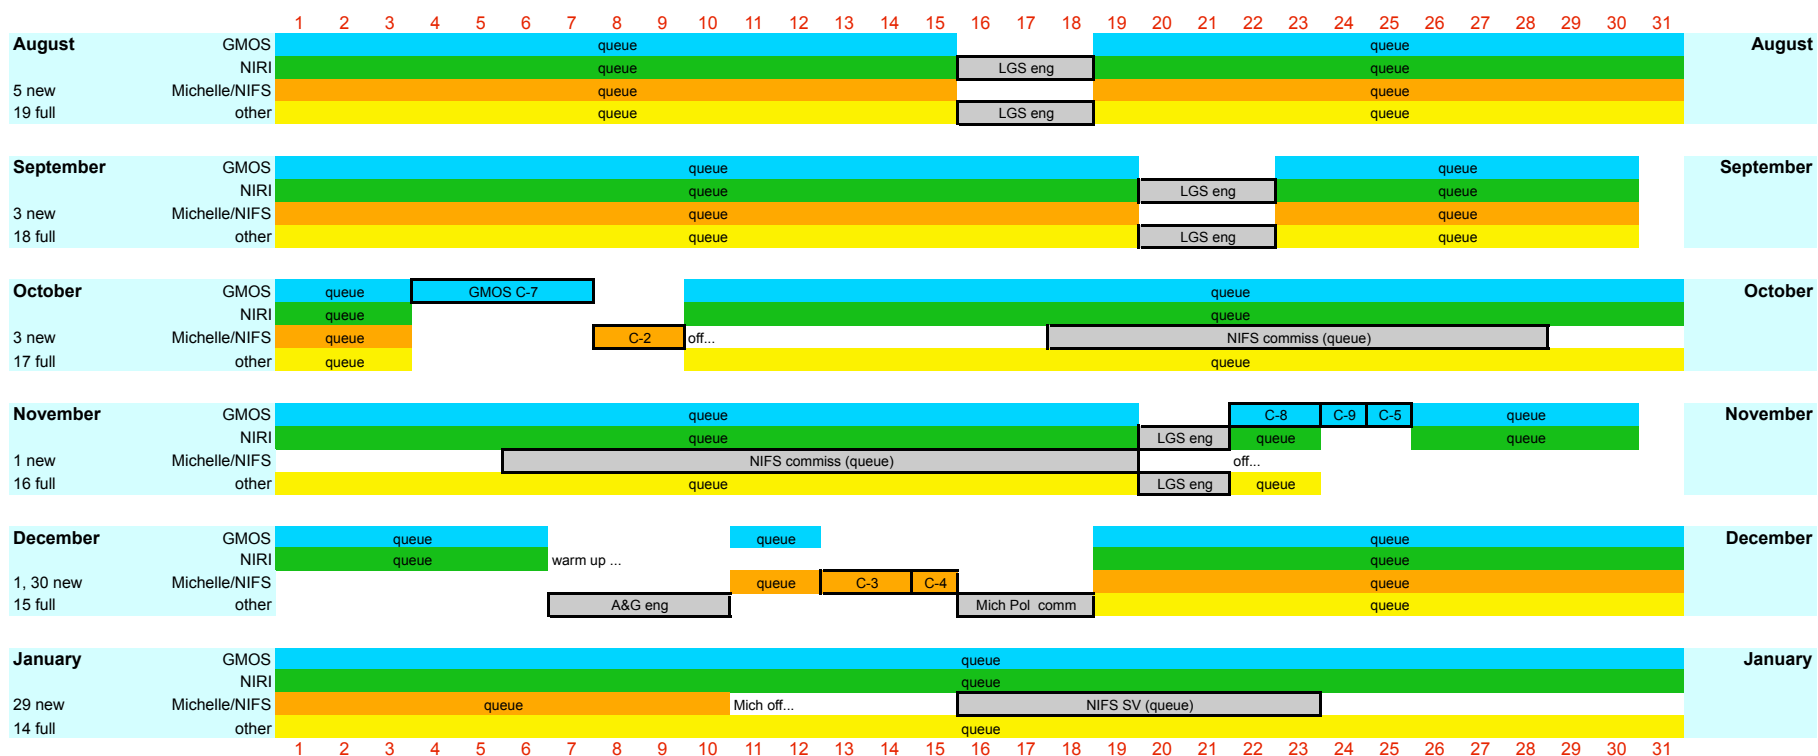

Gemini North Semester 2005B

The semester calendar shows multi-instrument queue nights, scheduled classical runs and engineering or commissioning blocks. Instruments potentially usable on queue nights are indicated by the coloured-horizontal bands (see color key below). Note: ToO PIs should always check the "what's available now" pages that are linked from the contents list for the most up-to-date information. Scheduled classical runs are indicated by the instrument name (or an abbreviated version) and the last characters of the GN-2005B-... program ID number. Engineering or commissioning that involves one or more instruments is shown in the relevant instrument row(s). New and full moon dates are shown.

Last updated 13-January-2006